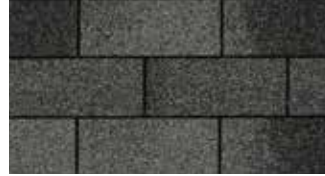

Dual Black

Charcoal Grey

Harvard Slate

Dual Grey

Dual Brown

Weatherwood

Driftwood

Aged Redwood