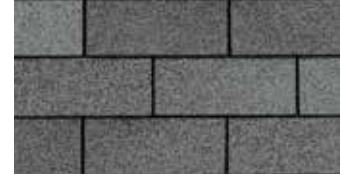

Dual Black

Charcoal Grey

Harvard Slate

Dual Grey

Dual Brown

Weatherwood

Driftwood

Aged Redwood