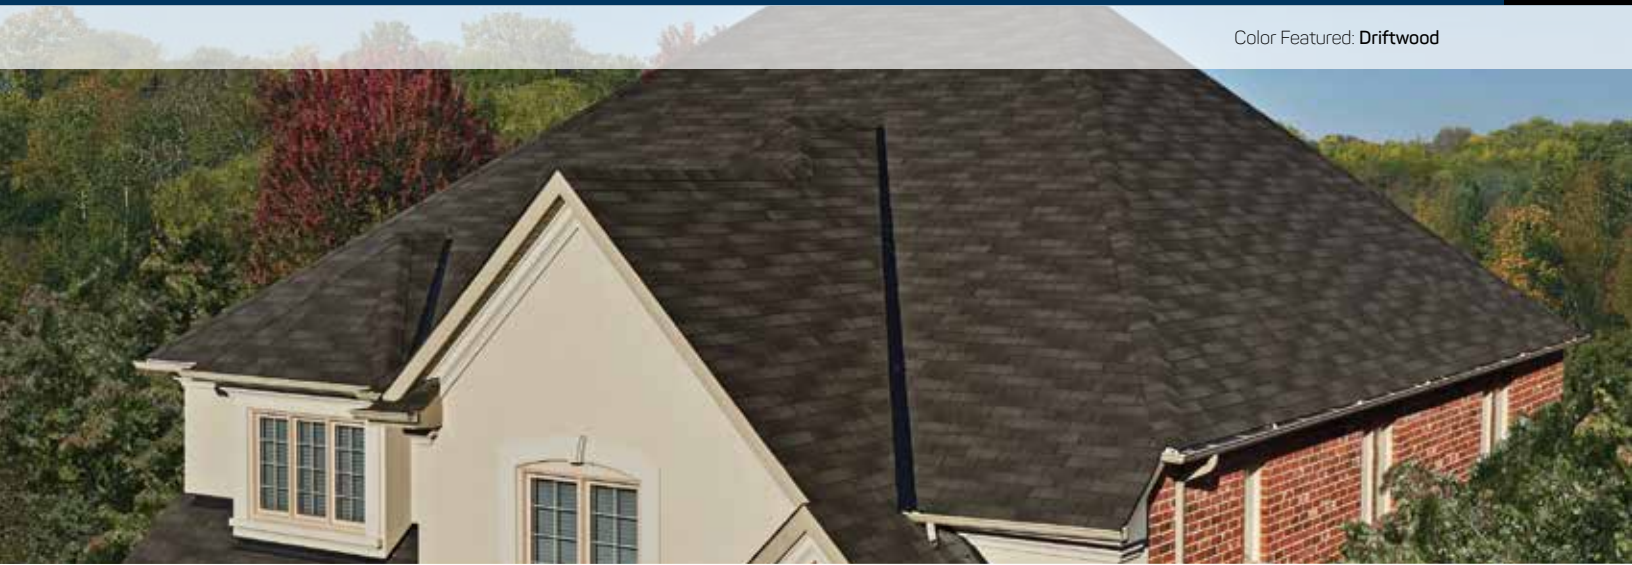

Marathon™ Collection

Limited Warranty¹ 3-Tab Design Shingles

TRADITIONAL 3 - TAB

Color Featured: Driftwood

Marathon's subtle color nuances and classic, three-tab design complement any house style.

At IKO, the best-made shingles start simply, with quality materials and an eye for detail. Built right with solid construction and weather-resistant design, IKO Marathon series shingles are carefully crafted to highlight your home's inherent beauty.

Dual Black

Charcoal Grey

Harvard Slate

Dual Grey

Dual Brown

Weatherwood

Driftwood

Aged Redwood